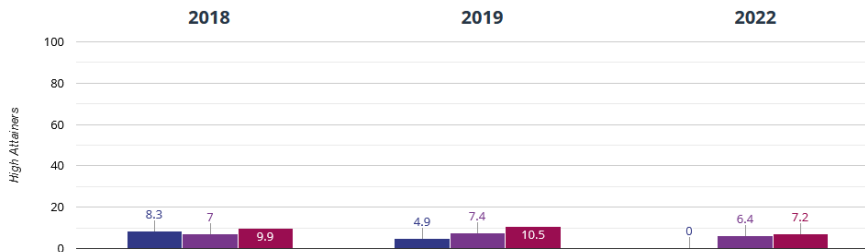

? GPS - high attainers

6.3% in 2022
3.5% points drop since 2019
13.7% points drop since 2018

■ Park End Primary School
 ■ Middlesbrough (46)
 ■ NCER National (15970)

GPS - average scaled score

99.3 in 2022
1.2 points drop since 2019
4.8 points drop since 2018

■ Park End Primary School
 ■ Middlesbrough (46)
 ■ NCER National (15970)

RWM - achieved standard

59% in 2022
1.6% points rise since 2019
9.3% points drop since 2018

■ Park End Primary School
 ■ Middlesbrough (46)
 ■ NCER National (15970)

RWM - high attainers

0% in 2022
4.9% points drop since 2019
8.3% points drop since 2018

■ Park End Primary School
 ■ Middlesbrough (46)
 ■ NCER National (15970)