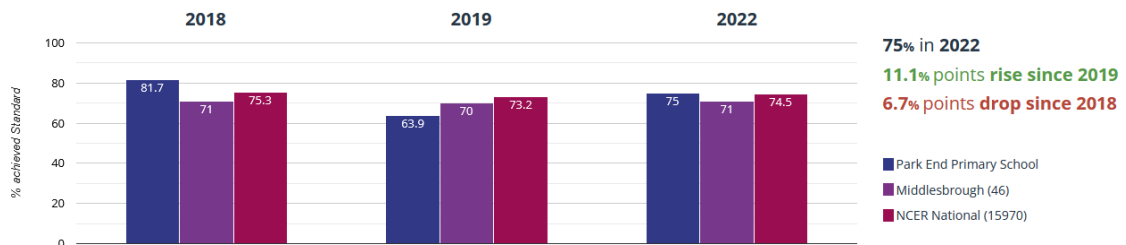

➕ Maths - attaining EXS or better

⊕ Maths - attaining GDS

📊 RWM - attaining EXS or better

📊 RWM - attaining GDS

KS2:

📖 Reading - achieved standard

Reading - high attainers

Reading - average scaled score

Writing - achieved standard

Writing - high attainers

+ Maths - achieved standard

66.7% in 2022
10.3% points drop since 2019
18.3% points drop since 2018

■ Park End Primary School
 ■ Middlesbrough (46)
 ■ NCER National (15970)

+ Maths - high attainers

10.3% in 2022
7.7% points drop since 2019
11.4% points drop since 2018

■ Park End Primary School
 ■ Middlesbrough (46)
 ■ NCER National (15970)

+ Maths - average scaled score

101.2 in 2022
2.4 points drop since 2019
4.4 points drop since 2018