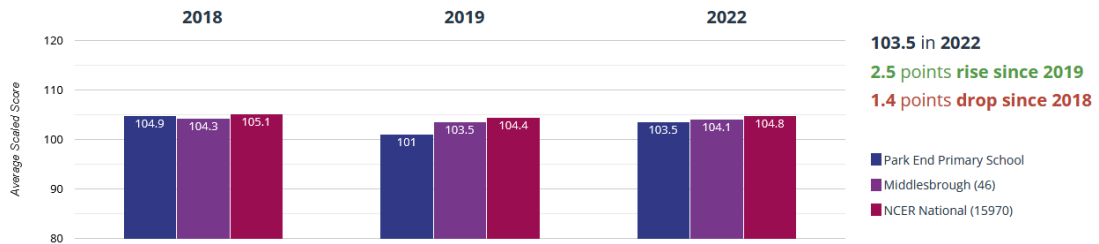

➕ Maths - attaining EXS or better

⊕ Maths - attaining GDS

📊 RWM - attaining EXS or better

📊 RWM - attaining GDS

KS2:

📖 Reading - achieved standard

Reading - high attainers

Reading - average scaled score

Writing - achieved standard

Writing - high attainers

+ Maths - achieved standard

66.7% in 2022
10.3% points drop since 2019
18.3% points drop since 2018

■ Park End Primary School
 ■ Middlesbrough (46)
 ■ NCER National (15970)

+ Maths - high attainers

10.3% in 2022
7.7% points drop since 2019
11.4% points drop since 2018

■ Park End Primary School
 ■ Middlesbrough (46)
 ■ NCER National (15970)

+ Maths - average scaled score

101.2 in 2022
2.4 points drop since 2019
4.4 points drop since 2018