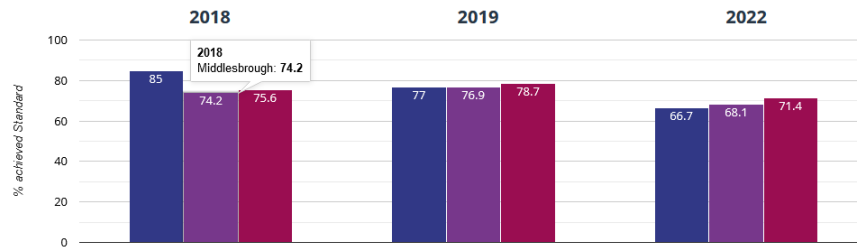

➕ Maths - attaining EXS or better

⊕ Maths - attaining GDS

📊 RWM - attaining EXS or better

📊 RWM - attaining GDS

KS2:

📖 Reading - achieved standard

Reading - high attainers

Reading - average scaled score

Writing - achieved standard

Writing - high attainers

+ Maths - achieved standard

66.7% in 2022
10.3% points drop since 2019
18.3% points drop since 2018

■ Park End Primary School
 ■ Middlesbrough (46)
 ■ NCER National (15970)

+ Maths - high attainers

10.3% in 2022
7.7% points drop since 2019
11.4% points drop since 2018

■ Park End Primary School
 ■ Middlesbrough (46)
 ■ NCER National (15970)

+ Maths - average scaled score

101.2 in 2022
2.4 points drop since 2019
4.4 points drop since 2018