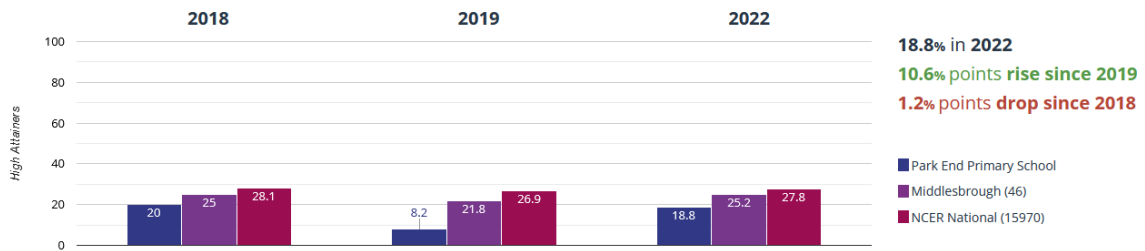

➕ Maths - attaining EXS or better

⊕ Maths - attaining GDS

📊 RWM - attaining EXS or better

📊 RWM - attaining GDS

KS2:

📖 Reading - achieved standard

Reading - high attainers

Reading - average scaled score

Writing - achieved standard

Writing - high attainers

+ Maths - achieved standard

66.7% in 2022
10.3% points drop since 2019
18.3% points drop since 2018

■ Park End Primary School
 ■ Middlesbrough (46)
 ■ NCER National (15970)