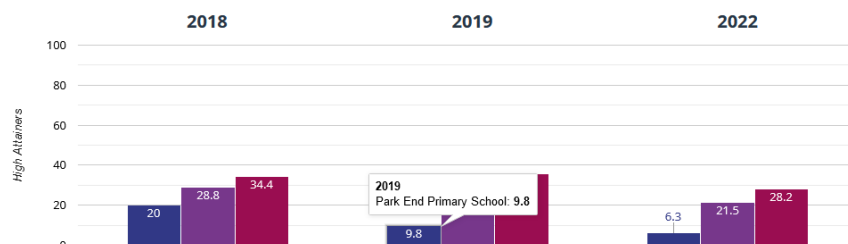

+ Maths - high attainers

10.3% in 2022
7.7% points drop since 2019
11.4% points drop since 2018

■ Park End Primary School
 ■ Middlesbrough (46)
 ■ NCER National (15970)

+ Maths - average scaled score

101.2 in 2022
2.4 points drop since 2019
4.4 points drop since 2018

■ Park End Primary School
 ■ Middlesbrough (46)
 ■ NCER National (15970)

? GPS - achieved standard

55.7% in 2022
5% points drop since 2019
14.3% points drop since 2018

■ Park End Primary School
 ■ Middlesbrough (46)
 ■ NCER National (15970)

? GPS - high attainers

6.3% in 2022
3.5% points drop since 2019
13.7% points drop since 2018

■ Park End Primary School
 ■ Middlesbrough (46)
 ■ NCER National (15970)

GPS - average scaled score

99.3 in 2022
1.2 points drop since 2019
4.8 points drop since 2018