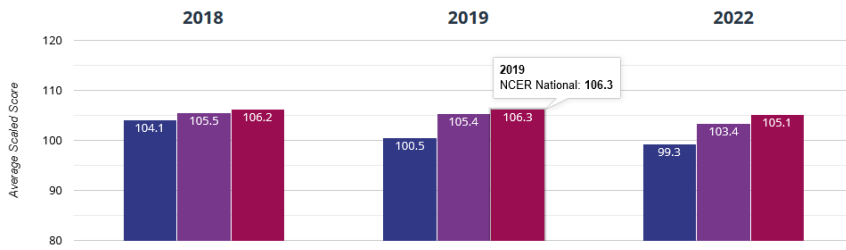

+ Maths - high attainers

10.3% in 2022
7.7% points drop since 2019
11.4% points drop since 2018

■ Park End Primary School
 ■ Middlesbrough (46)
 ■ NCER National (15970)

+ Maths - average scaled score

101.2 in 2022
2.4 points drop since 2019
4.4 points drop since 2018

■ Park End Primary School
 ■ Middlesbrough (46)
 ■ NCER National (15970)

? GPS - achieved standard

55.7% in 2022
5% points drop since 2019
14.3% points drop since 2018

■ Park End Primary School
 ■ Middlesbrough (46)
 ■ NCER National (15970)

? GPS - high attainers

6.3% in 2022
3.5% points drop since 2019
13.7% points drop since 2018

■ Park End Primary School
 ■ Middlesbrough (46)
 ■ NCER National (15970)

GPS - average scaled score

99.3 in 2022
1.2 points drop since 2019
4.8 points drop since 2018