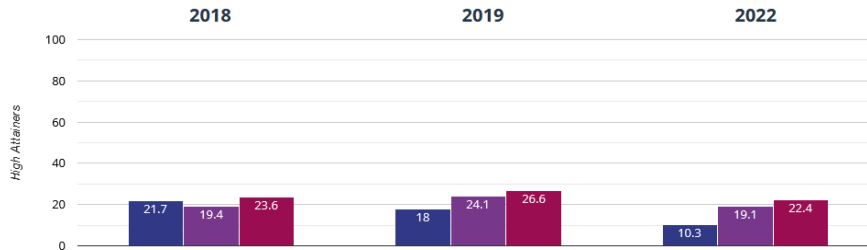

➕ Maths - attaining EXS or better

⊕ Maths - attaining GDS

📊 RWM - attaining EXS or better

📊 RWM - attaining GDS

KS2:

📖 Reading - achieved standard

Reading - high attainers

Reading - average scaled score

Writing - achieved standard

Writing - high attainers

+ Maths - achieved standard

66.7% in 2022
10.3% points drop since 2019
18.3% points drop since 2018

■ Park End Primary School
 ■ Middlesbrough (46)
 ■ NCER National (15970)

+ Maths - high attainers

10.3% in 2022
7.7% points drop since 2019
11.4% points drop since 2018

■ Park End Primary School
 ■ Middlesbrough (46)
 ■ NCER National (15970)

+ Maths - average scaled score

101.2 in 2022
2.4 points drop since 2019
4.4 points drop since 2018