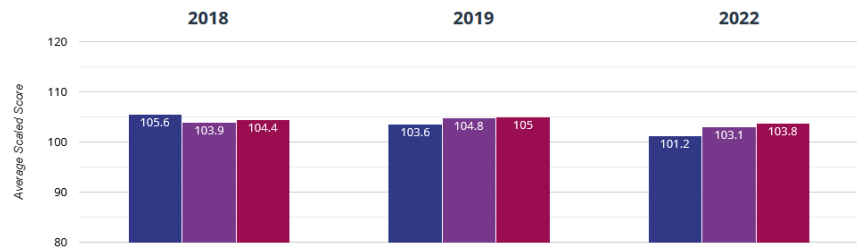

➕ Maths - attaining EXS or better

⊕ Maths - attaining GDS

📊 RWM - attaining EXS or better

📊 RWM - attaining GDS

KS2:

📖 Reading - achieved standard

Reading - high attainers

Reading - average scaled score

Writing - achieved standard

Writing - high attainers

+ Maths - achieved standard

66.7% in 2022
10.3% points drop since 2019
18.3% points drop since 2018

■ Park End Primary School
 ■ Middlesbrough (46)
 ■ NCER National (15970)

+ Maths - high attainers

10.3% in 2022
7.7% points drop since 2019
11.4% points drop since 2018

■ Park End Primary School
 ■ Middlesbrough (46)
 ■ NCER National (15970)

+ Maths - average scaled score

101.2 in 2022
2.4 points drop since 2019
4.4 points drop since 2018