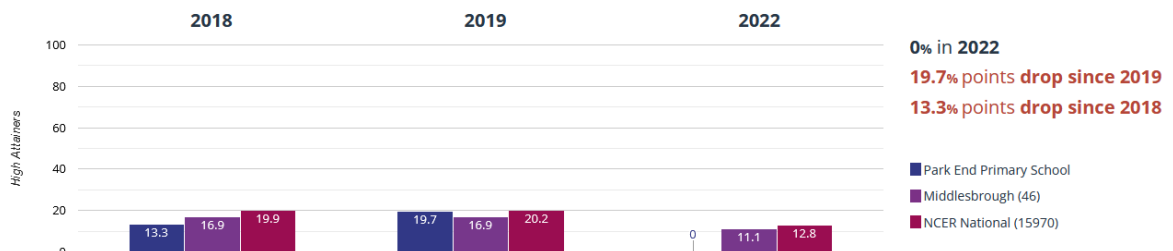

➕ Maths - attaining EXS or better

⊕ Maths - attaining GDS

📊 RWM - attaining EXS or better

📊 RWM - attaining GDS

KS2:

📖 Reading - achieved standard

Reading - high attainers

Reading - average scaled score

Writing - achieved standard

Writing - high attainers

+ Maths - achieved standard

66.7% in 2022
10.3% points drop since 2019
18.3% points drop since 2018

■ Park End Primary School
 ■ Middlesbrough (46)
 ■ NCER National (15970)