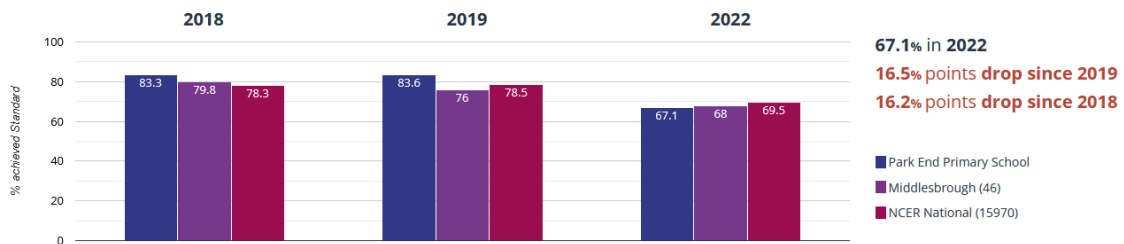

➕ Maths - attaining EXS or better

⊕ Maths - attaining GDS

📊 RWM - attaining EXS or better

📊 RWM - attaining GDS

KS2:

📖 Reading - achieved standard

Reading - high attainers

Reading - average scaled score

Writing - achieved standard

Writing - high attainers

+ Maths - achieved standard

66.7% in 2022
10.3% points drop since 2019
18.3% points drop since 2018

■ Park End Primary School
 ■ Middlesbrough (46)
 ■ NCER National (15970)