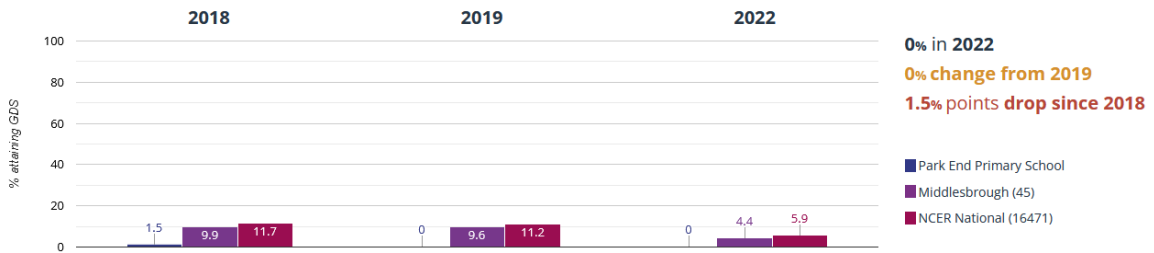

➕ Maths - attaining EXS or better

⊕ Maths - attaining GDS

📊 RWM - attaining EXS or better

📊 RWM - attaining GDS

KS2:

📖 Reading - achieved standard

Reading - high attainers

Reading - average scaled score

Writing - achieved standard

Writing - high attainers

+ Maths - achieved standard

66.7% in 2022
10.3% points drop since 2019
18.3% points drop since 2018

■ Park End Primary School
 ■ Middlesbrough (46)
 ■ NCER National (15970)