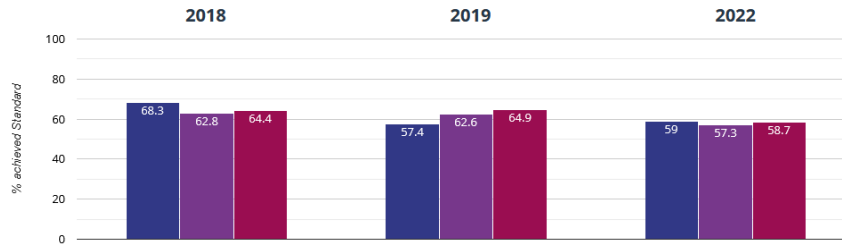

+ Maths - high attainers

10.3% in 2022
7.7% points drop since 2019
11.4% points drop since 2018

■ Park End Primary School
 ■ Middlesbrough (46)
 ■ NCER National (15970)

+ Maths - average scaled score

101.2 in 2022
2.4 points drop since 2019
4.4 points drop since 2018

■ Park End Primary School
 ■ Middlesbrough (46)
 ■ NCER National (15970)

? GPS - achieved standard

55.7% in 2022
5% points drop since 2019
14.3% points drop since 2018

■ Park End Primary School
 ■ Middlesbrough (46)
 ■ NCER National (15970)

? GPS - high attainers

6.3% in 2022
3.5% points drop since 2019
13.7% points drop since 2018

■ Park End Primary School
 ■ Middlesbrough (46)
 ■ NCER National (15970)

GPS - average scaled score

99.3 in 2022
1.2 points drop since 2019
4.8 points drop since 2018

■ Park End Primary School
 ■ Middlesbrough (46)
 ■ NCER National (15970)

RWM - achieved standard

59% in 2022
1.6% points rise since 2019
9.3% points drop since 2018

■ Park End Primary School
 ■ Middlesbrough (46)
 ■ NCER National (15970)