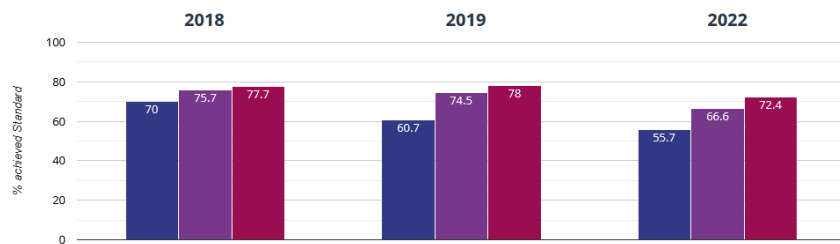

Writing - achieved standard

Writing - high attainers

+ Maths - achieved standard

66.7% in 2022
10.3% points drop since 2019
18.3% points drop since 2018

■ Park End Primary School
 ■ Middlesbrough (46)
 ■ NCER National (15970)

+ Maths - high attainers

10.3% in 2022
7.7% points drop since 2019
11.4% points drop since 2018

■ Park End Primary School
 ■ Middlesbrough (46)
 ■ NCER National (15970)

+ Maths - average scaled score

101.2 in 2022
2.4 points drop since 2019
4.4 points drop since 2018

■ Park End Primary School
 ■ Middlesbrough (46)
 ■ NCER National (15970)

? GPS - achieved standard

55.7% in 2022
5% points drop since 2019
14.3% points drop since 2018

■ Park End Primary School
 ■ Middlesbrough (46)
 ■ NCER National (15970)